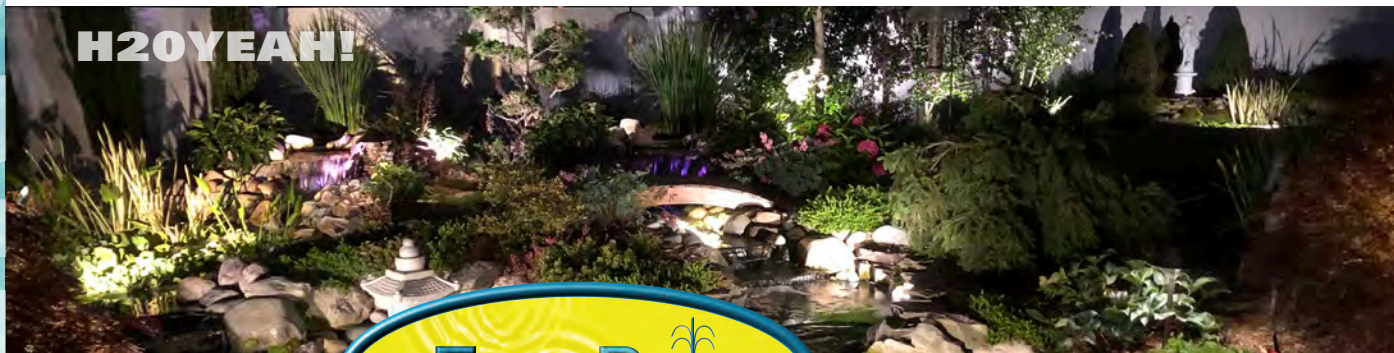

ROCK LIGHT

4 Watt LED

Rock-Shaped - Easy to Conceal!

Realistic rock cover is molded from actual rock for a natural look that blends into the landscape of ponds, waterfalls and gardens.

Super bright, warm white lights are fully submersible and may be used in or out of the water.

- Use in or out of water. *Rated IP68*
- Design of rock cover allows user to change direction of the light beam
- Stainless steel housing for long life. Safe for chlorine and salt water.
- Light features optical lenses to maximize illumination
- Designed with an added flat surface to angle the beam upward

LIGHT SPECS - LED4RL

Wattage 4 watt
Diodes Super bright CREE diodes proudly made in the USA
Light temperature 2800K warm white
Color rendering index 87
Light angle 22°
Bulb life up to 60,000 hours
Power cord 16' with 12V quick connect plug.
Use with MT10, MT20 or EPT45 transformers (not included)

H2OYEAH!

800-448-3873

EASYPRO.COM