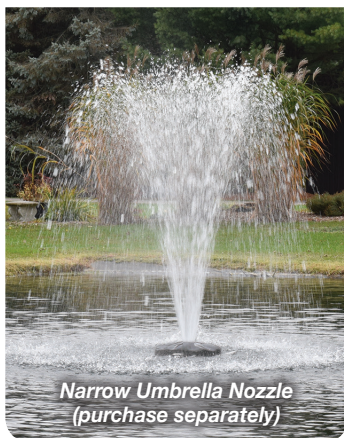

SHOWSTOPPER!

Rocket Nozzle
(included)
shown with
AquaShine™ Warm White
Fountain Light Kit

Wide Umbrella Nozzle
(included)

Narrow Umbrella Nozzle
(purchase separately)

AquaFountain™

Best value on the market!

For over 30 years, AquaFountains have proven themselves to be reliable, affordable and attractive!

- Long lasting, energy efficient motor designed for continuous duty operation, with built in thermal and over current protection
- Floats are made from high density foam and protected by a decorative float cover
- Aluminum intake screens prevent leaves, algae, sticks, etc. from plugging pump
- 30" minimum operating depth
- 115v units come with timer and GFI; 230v units include timer only. *Purchase GFI locally*
- Pre-assembled and ready to install