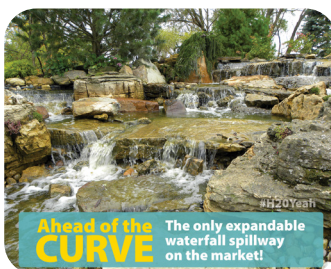

DS2. ECO-Series® / Pro-Series™ Spillways - Combo Ad

Waterfall Spillways for every feature! Ask us what model will work for your project. #ecoseries #proseries #easypro #spillways #H2OYeah

DS3. Pro-Series™ Curved Spillways

Create some #H2OYeah with the only expandable spillway on the market! #proseries #easypro #spillways #H2OYeah