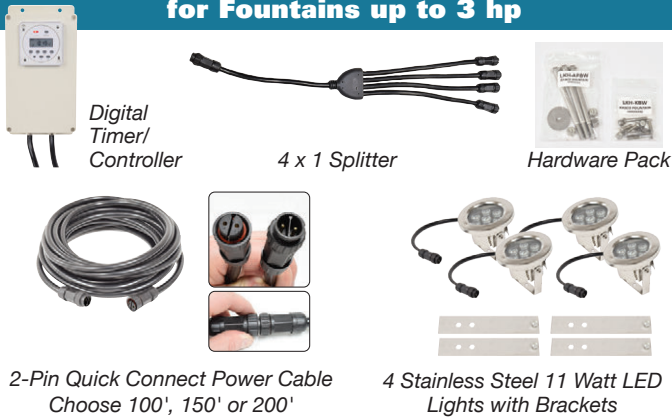

EasyPro Floating Fountain Heads

Works well with most common fountains. Slight on-site hardware modification may be needed.

3 Light Kit
Shown with Kasco
1 hp Fountain

Reliable • Affordable • Attractive
AquaFountain!™

Best value on the market!

Pre-assembled
Ready to install
Comes with two spray pattern nozzles

EasyPro™
+ pond products

800-448-3873

EASYPRO.COM

What's in a Kit

2 LED Light Kit for Fountains up to 3/4 hp

3 LED Light Kit for Fountains up to 2 hp

4 LED Light Kit for Fountains up to 3 hp

6 LED Light Kit for 3 hp to 5 hp Fountains

Warm White Fountain Light Kit Specifications

Controller/Transformer

- 115 volt, 60hz input, 12 volt AC output
- Includes built in voltage regulator for cables up to 400' long
- Digital timer with 16 on/off settings and manual override
- Outdoor rated