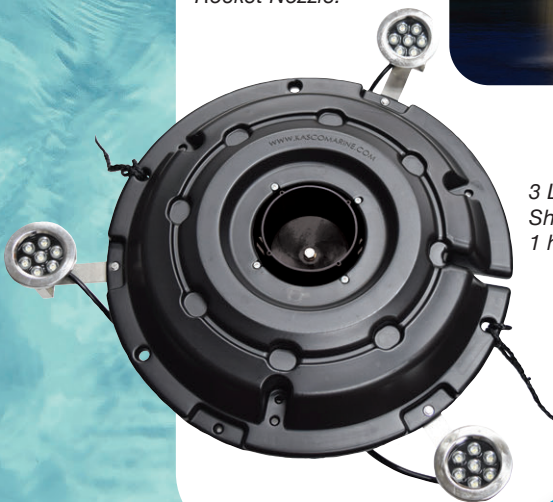

BRIGHT IDEA!

AquaShine™ LED Fountain Lights

Radiant warm white LED fountain light kits that bring your fountain to life when the sun goes down.

- Stainless steel 11 watt LED lights have quick connect plugs on controller, cables and lights for easy assembly
- Stainless steel housing, mounting brackets and hardware
- Weather resistant digital timer/controller
- Three year warranty

Shown above with EasyPro's Aqua Fountain and Narrow Umbrella Nozzle.
Shown on right with EasyPro's Aqua Fountain and Rocket Nozzle.

2, 3, 4 and 6 Light Kits designed for use with

Kasco Fountains

EasyPro Aqua Fountains

EasyPro Floating Fountain Heads

Works well with most common fountains. Slight on-site hardware modification may be needed.

3 Light Kit
Shown with Kasco
1 hp Fountain

Reliable • Affordable • Attractive
AquaFountain!™

Stainless Steel Light

- 12 volt AC input, 11.5 watts per fixture
- 22.5 degree beam angle
- 2750K color temperature
- 147 lumens per watt, 1690 lumens per fixture
- Stainless steel housing
- Epoxy filled fixture with pigtail and waterproof quick connect end