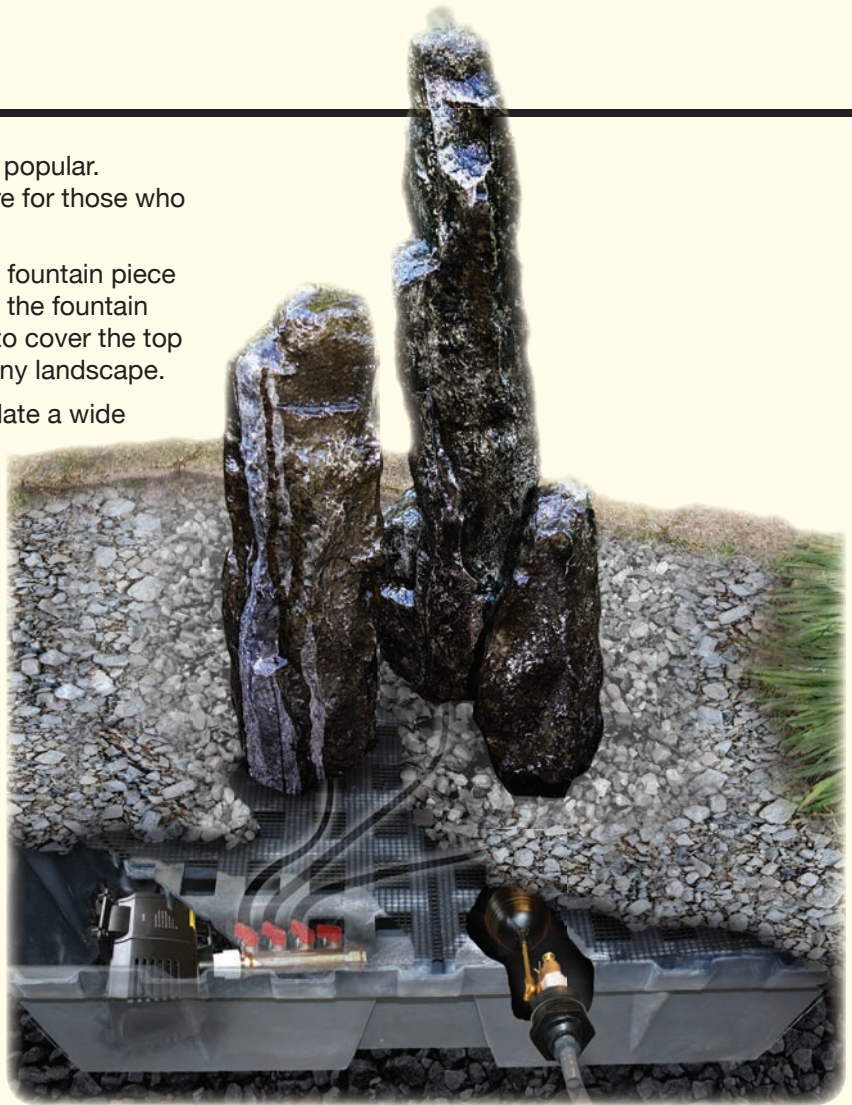

For those who desire water but do not have the space to construct a pond or a Just-A-Falls system, these are the perfect answer! EasyPro offers several very realistic looking fountain and statue pieces for use with basins or as a stand alone feature. Complete kits are available or buy items individually as needed.

Basins

Disappearing fountains, statues, vases and rocks are very popular. EasyPro basins offer a simple way to create a water feature for those who do not have space for a pond or Just-A-Falls system.

The basin is placed in an excavated hole and a decorative fountain piece is placed on the top. A submersible pump is connected to the fountain and then placed inside the basin. Using decorative stone to cover the top puts the finishing touch on a simple way to add water to any landscape.

EasyPro offers a number of styles and sizes to accommodate a wide variety of decorative fountains.

P
SERIES
PRO

Pro-Series Basins

- Ships complete and is engineered to be self supporting
- Has the thickest, strongest grating of any similar product and features pump access door for easy pump removal/service
- Available in two sizes:
26" x 26" x 12" deep or 50" x 50" x 14" deep

Pro-Series Half Basins

- Can be installed on decks, patios, indoors — all above grade or buried, ideal for use in block walls!
- Half circle design fits snug to wall
- Includes anti-splash strip to minimize water loss, an optional larger splash mat is also available
- Approximate size: 48"L x 24"W x 15½"T