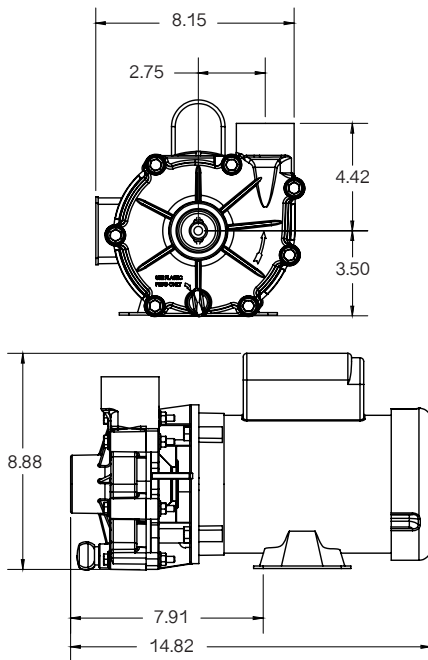

EX Series - EX4500

The EX Series has set the standard by which all others are measured. Perfect blend of medium pressure and ample flow for the majority of ponds. Motor is totally-enclosed, fan-cooled for durability. 115V or 230V. 18 month limited warranty. Supplied with an 8-foot, 115V cordset. Made in USA.

Flow At Total Dynamic Head

Model	Max Flow GPH	Max Head Feet	Max Power Watts	Max Current Amps	Flow	5'	10'	15'	20'	Voltage	Motor Enclosure
EX4500	4500	21'	253	2.2	GPM	67	56	41	15	115	TEFC
Inlet & Discharge 1 1/2" fpt					GPH	4020	3360	2460	900		