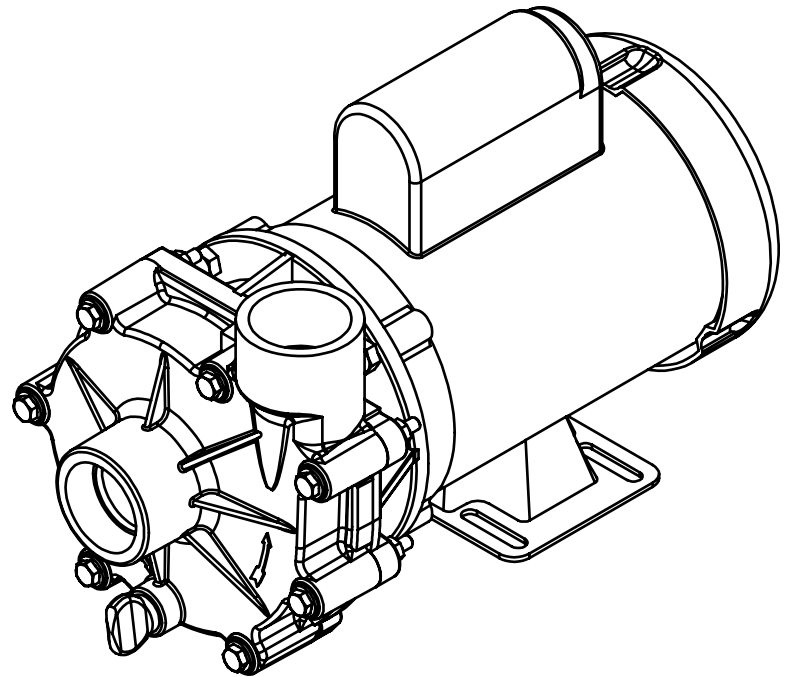

EX Series - EX4500

The EX Series has set the standard by which all others are measured. Perfect blend of medium pressure and ample flow for the majority of ponds. Motor is totally-enclosed, fan-cooled for durability. 115V or 230V. 18 month limited warranty. Supplied with an 8-foot, 115V cordset. Made in USA.

Flow At Total Dynamic Head

Model	Max Flow GPH	Max Head Feet	Max Power Watts	Max Current Amps	Flow	5'	10'	15'	20'	Voltage	Motor Enclosure
EX4500	4500	21'	253	2.2	GPM	67	56	41	15	115	TEFC
Inlet & Discharge 1 1/2" fpt					GPH	4020	3360	2460	900		