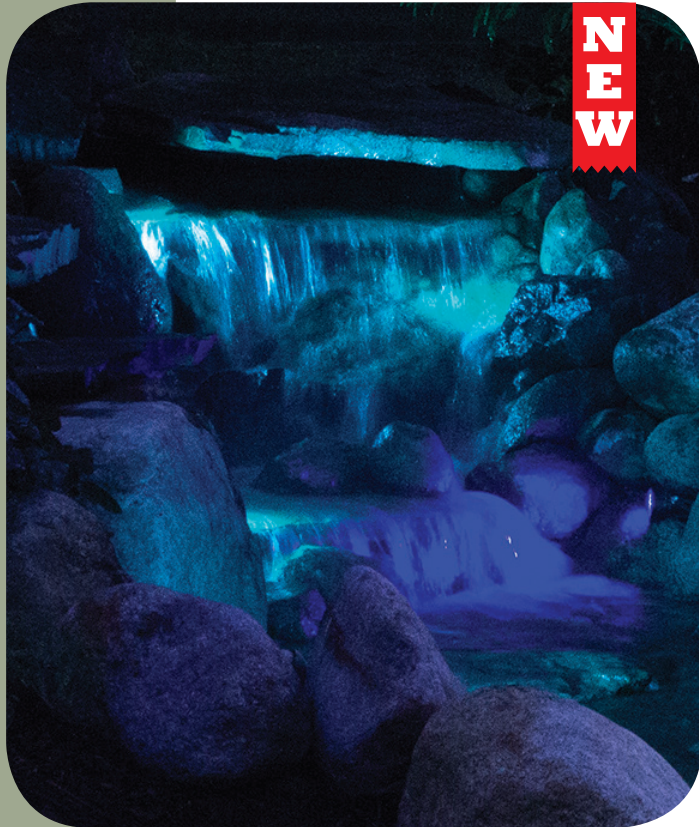

# See Your Pond in a New Light

*cabrio* lighting series

## Compact, Stainless Steel Color Changing LED Light

- Wide spectrum of color options
- Stainless steel housing
- Epoxy filled. Use in or out of water
- Removable base
- Compact design emits intense light while only using 3 watts
- Sync with all your other Cabrio lights using a single remote control.
- Five year warranty

### Versatile simple to connect & sync

Each light has a 15' power cord with easy-to-install, quick connect end, allowing you to connect multiple lights together on one transformer. (sold separately)

### Compact easy to conceal

Part #	Description
CLED4SS	Cabrio color changing LED light - 3 watt / 12 vac
CLEDRC	Cabrio remote control with battery

*Not approved for use in swimming pools or spas*

**But wait, there's more!**