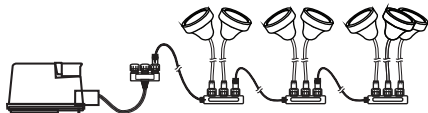

## Compact, Stainless Steel Color Changing LED Light

- Wide spectrum of color options
- Stainless steel housing
- Epoxy filled. Use in or out of water
- Removable base
- Compact design emits intense light while only using 3 watts
- Sync with all your other Cabrio lights using a single remote control.
- Five year warranty

### Versatile simple to connect & sync

Each light has a 15' power cord with easy-to-install, quick connect end, allowing you to connect multiple lights together on one transformer. (sold separately)