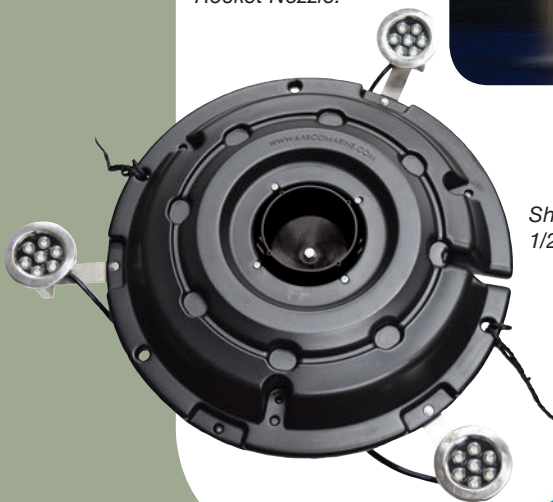

Simply Brilliant!

Shown above
with EasyPro's
Aqua Fountain and
Narrow Umbrella
Nozzle.
Shown on right
with EasyPro's
Aqua Fountain and
Rocket Nozzle.

Warm White LED Fountain Light Kits

Radiant light that brings your fountain to life when the sun goes down.

- Works great with Kasco 1/2 - 2hp fountains
- Stainless steel 11 watt LED lights have quick connect plugs on controller, cables and lights for easy assembly
- Stainless steel housing, mounting brackets and hardware
- Weather resistant digital timer/controller
- 2, 3, 4 and 6 light kits available
- Three year warranty

**Designed for use with
1/2 - 2hp Kasco Fountains
EasyPro Aqua Fountains
EasyPro Floating Fountain Heads**

Shown with Kasco
1/2-1hp Fountain

Reliable • Affordable • Attractive
Aqua Fountain!
Best value
on the market!

Stainless Steel Light

- 12 volt AC input, 11.5 watts per fixture
- 22.5 degree beam angle
- 2750K color temperature
- 147 lumens per watt, 1690 lumens per fixture
- Stainless steel housing
- Epoxy filled fixture with pigtail and waterproof quick connect end