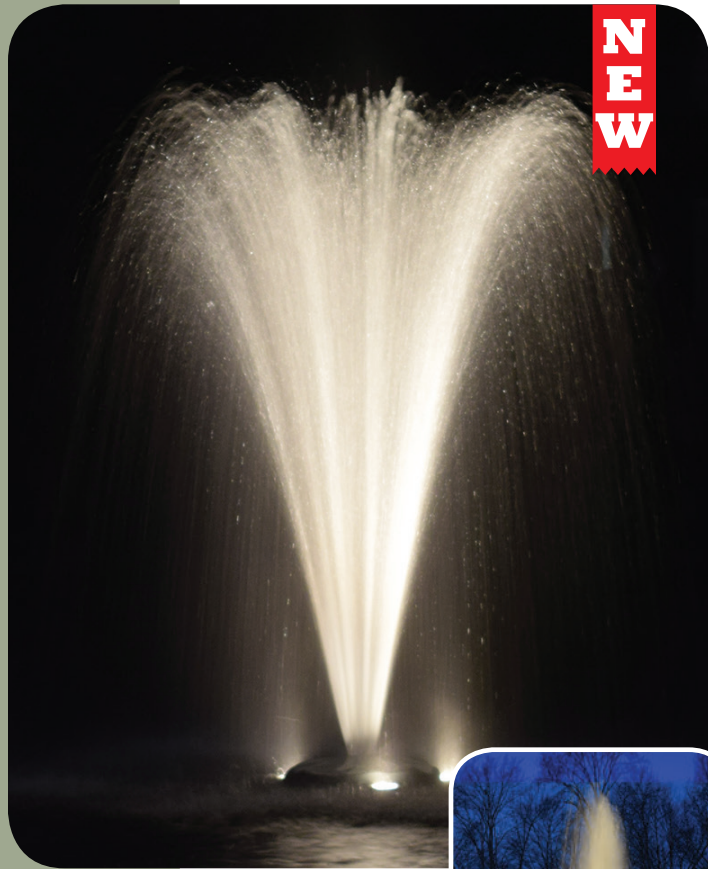

Simply Brilliant!

Shown above
with EasyPro's
Aqua Fountain and
Narrow Umbrella
Nozzle.
Shown on right
with EasyPro's
Aqua Fountain and
Rocket Nozzle.

Warm White LED Fountain Light Kits

Radiant light that brings your fountain to life when the sun goes down.

- Works great with Kasco 1/2 - 2hp fountains
- Stainless steel 11 watt LED lights have quick connect plugs on controller, cables and lights for easy assembly
- Stainless steel housing, mounting brackets and hardware
- Weather resistant digital timer/controller
- 2, 3, 4 and 6 light kits available
- Three year warranty

**Designed for use with
1/2 - 2hp Kasco Fountains
EasyPro Aqua Fountains
EasyPro Floating Fountain Heads**

Shown with Kasco
1/2-1hp Fountain

Reliable • Affordable • Attractive
Aqua Fountain!
Best value
on the market!