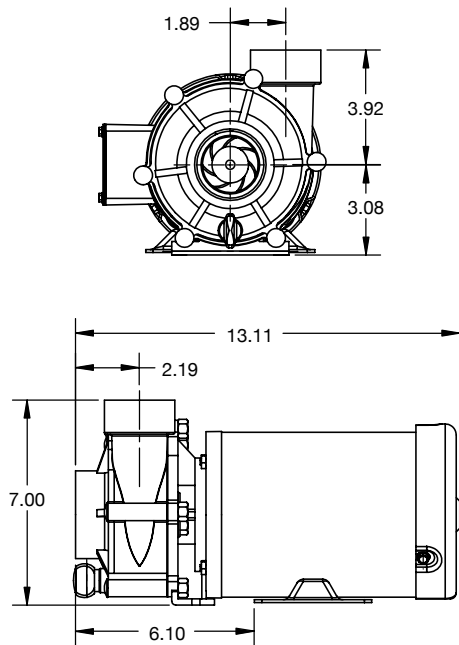

Flow At Total Dynamic Head

| Model | Max Flow GPH | Max Head Feet | Max Power Watts | Max Current Amps | Flow | 4' | 6' | 8' | 10' | Voltage | Motor Enclosure |
|--------------|--------------|----------------------|-----------------|------------------|------|------|------|------|------|---------|-----------------|
| EX3600 | 3600 | 12' | 139 | 1.4 | GPM | 60 | 53 | 44 | 34 | 115 | TEFC |
| Inlet 2" fpt | | Discharge 1 1/2" fpt | | | GPH | 3600 | 3180 | 2640 | 2040 | | |